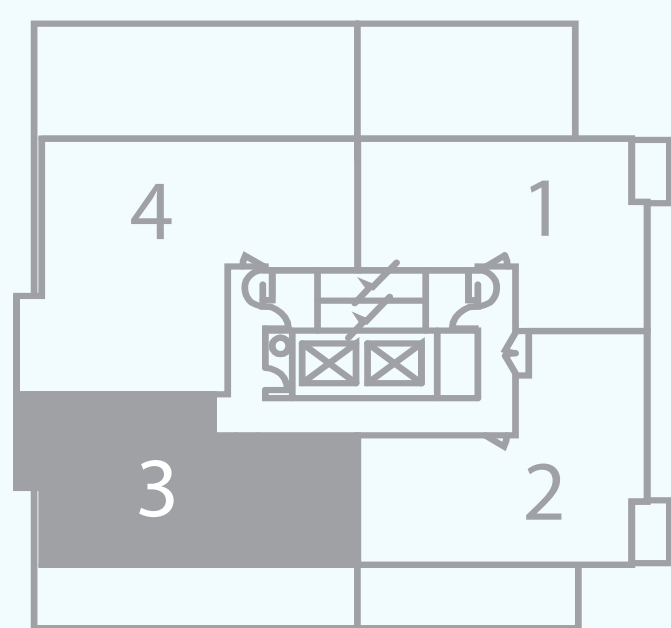

# MIDNIGHT BLU

850 SQ. FT.

two bedroom + 25 SQ. FT. balcony

Total Living Space 875 SQ. FT.

295 SQ. FT. Terrace available on 5th floor only.

FLOORS 6-20

FLOOR 5

**CRYSTALBLU**  
Condominiums at Bloor