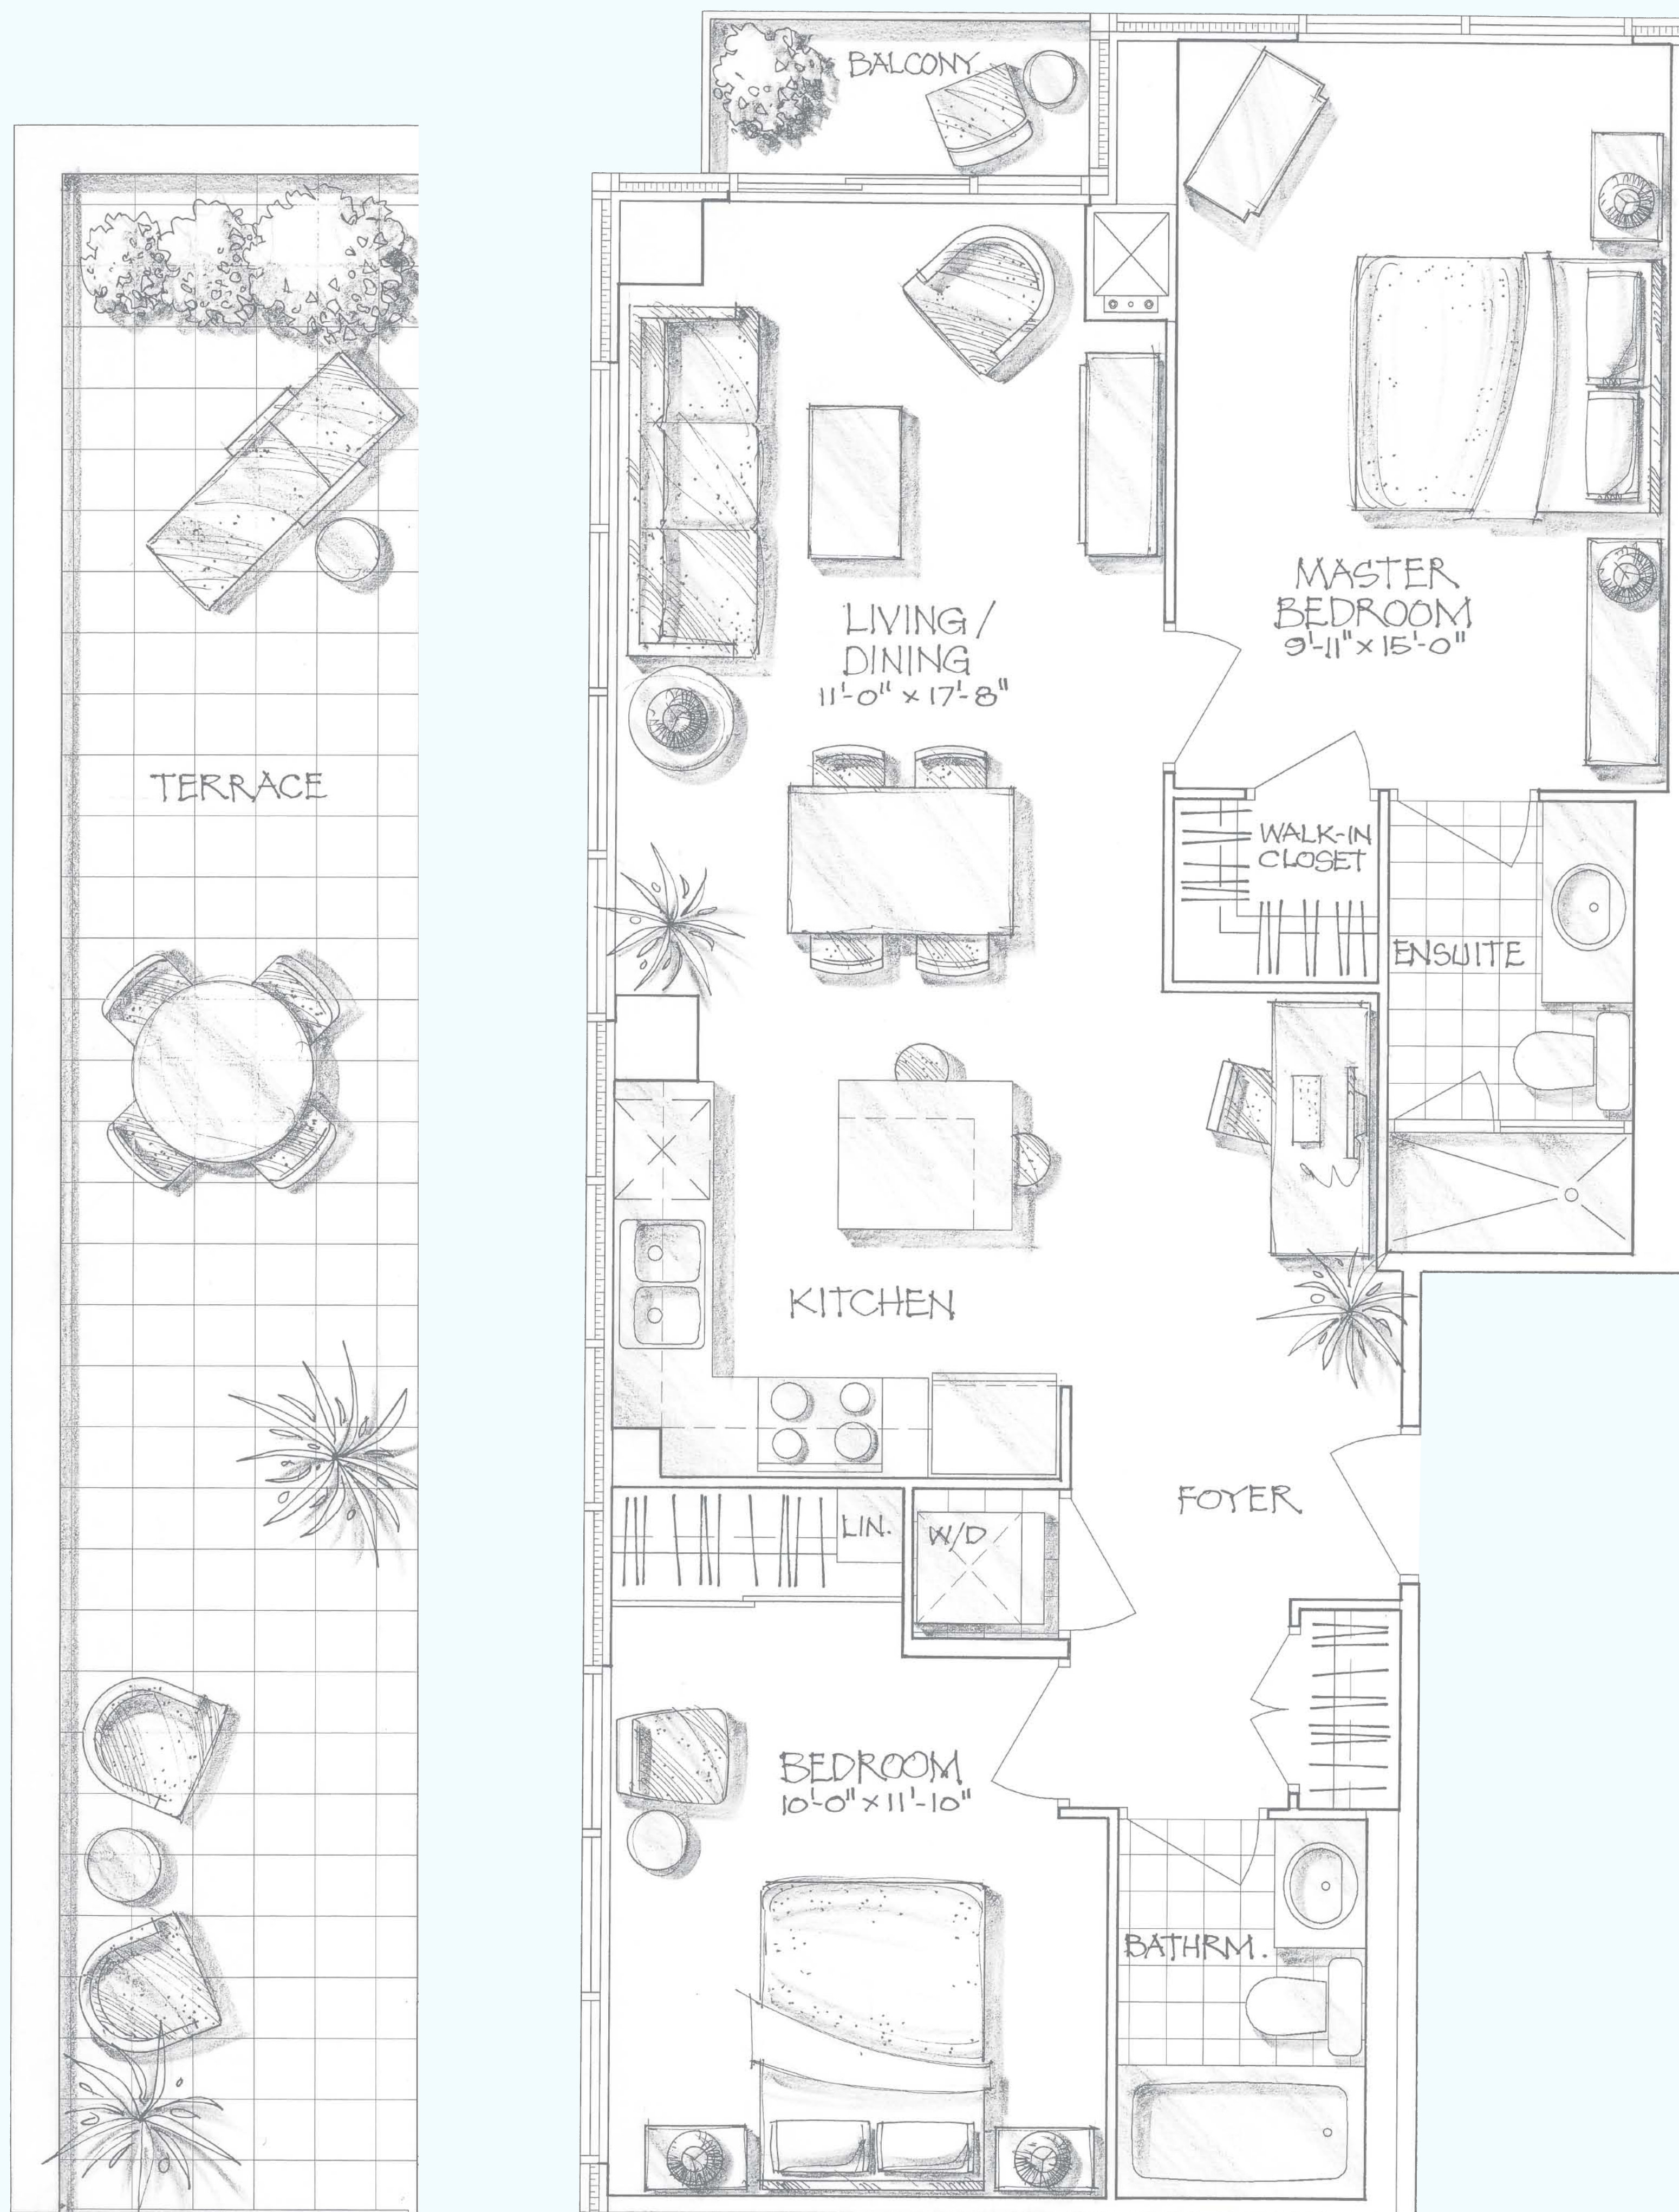

# MIDNIGHT BLU

850 SQ. FT.

two bedroom + 25 SQ. FT. balcony

Total Living Space 875 SQ. FT.

295 SQ. FT. Terrace available on 5th floor only.

FLOORS 6-20

FLOOR 5

**CRYSTALBLU**  
Condominiums at Bloor

Prices and specifications subject to change without notice. E. & O.E. All renderings and images are artist's concept.