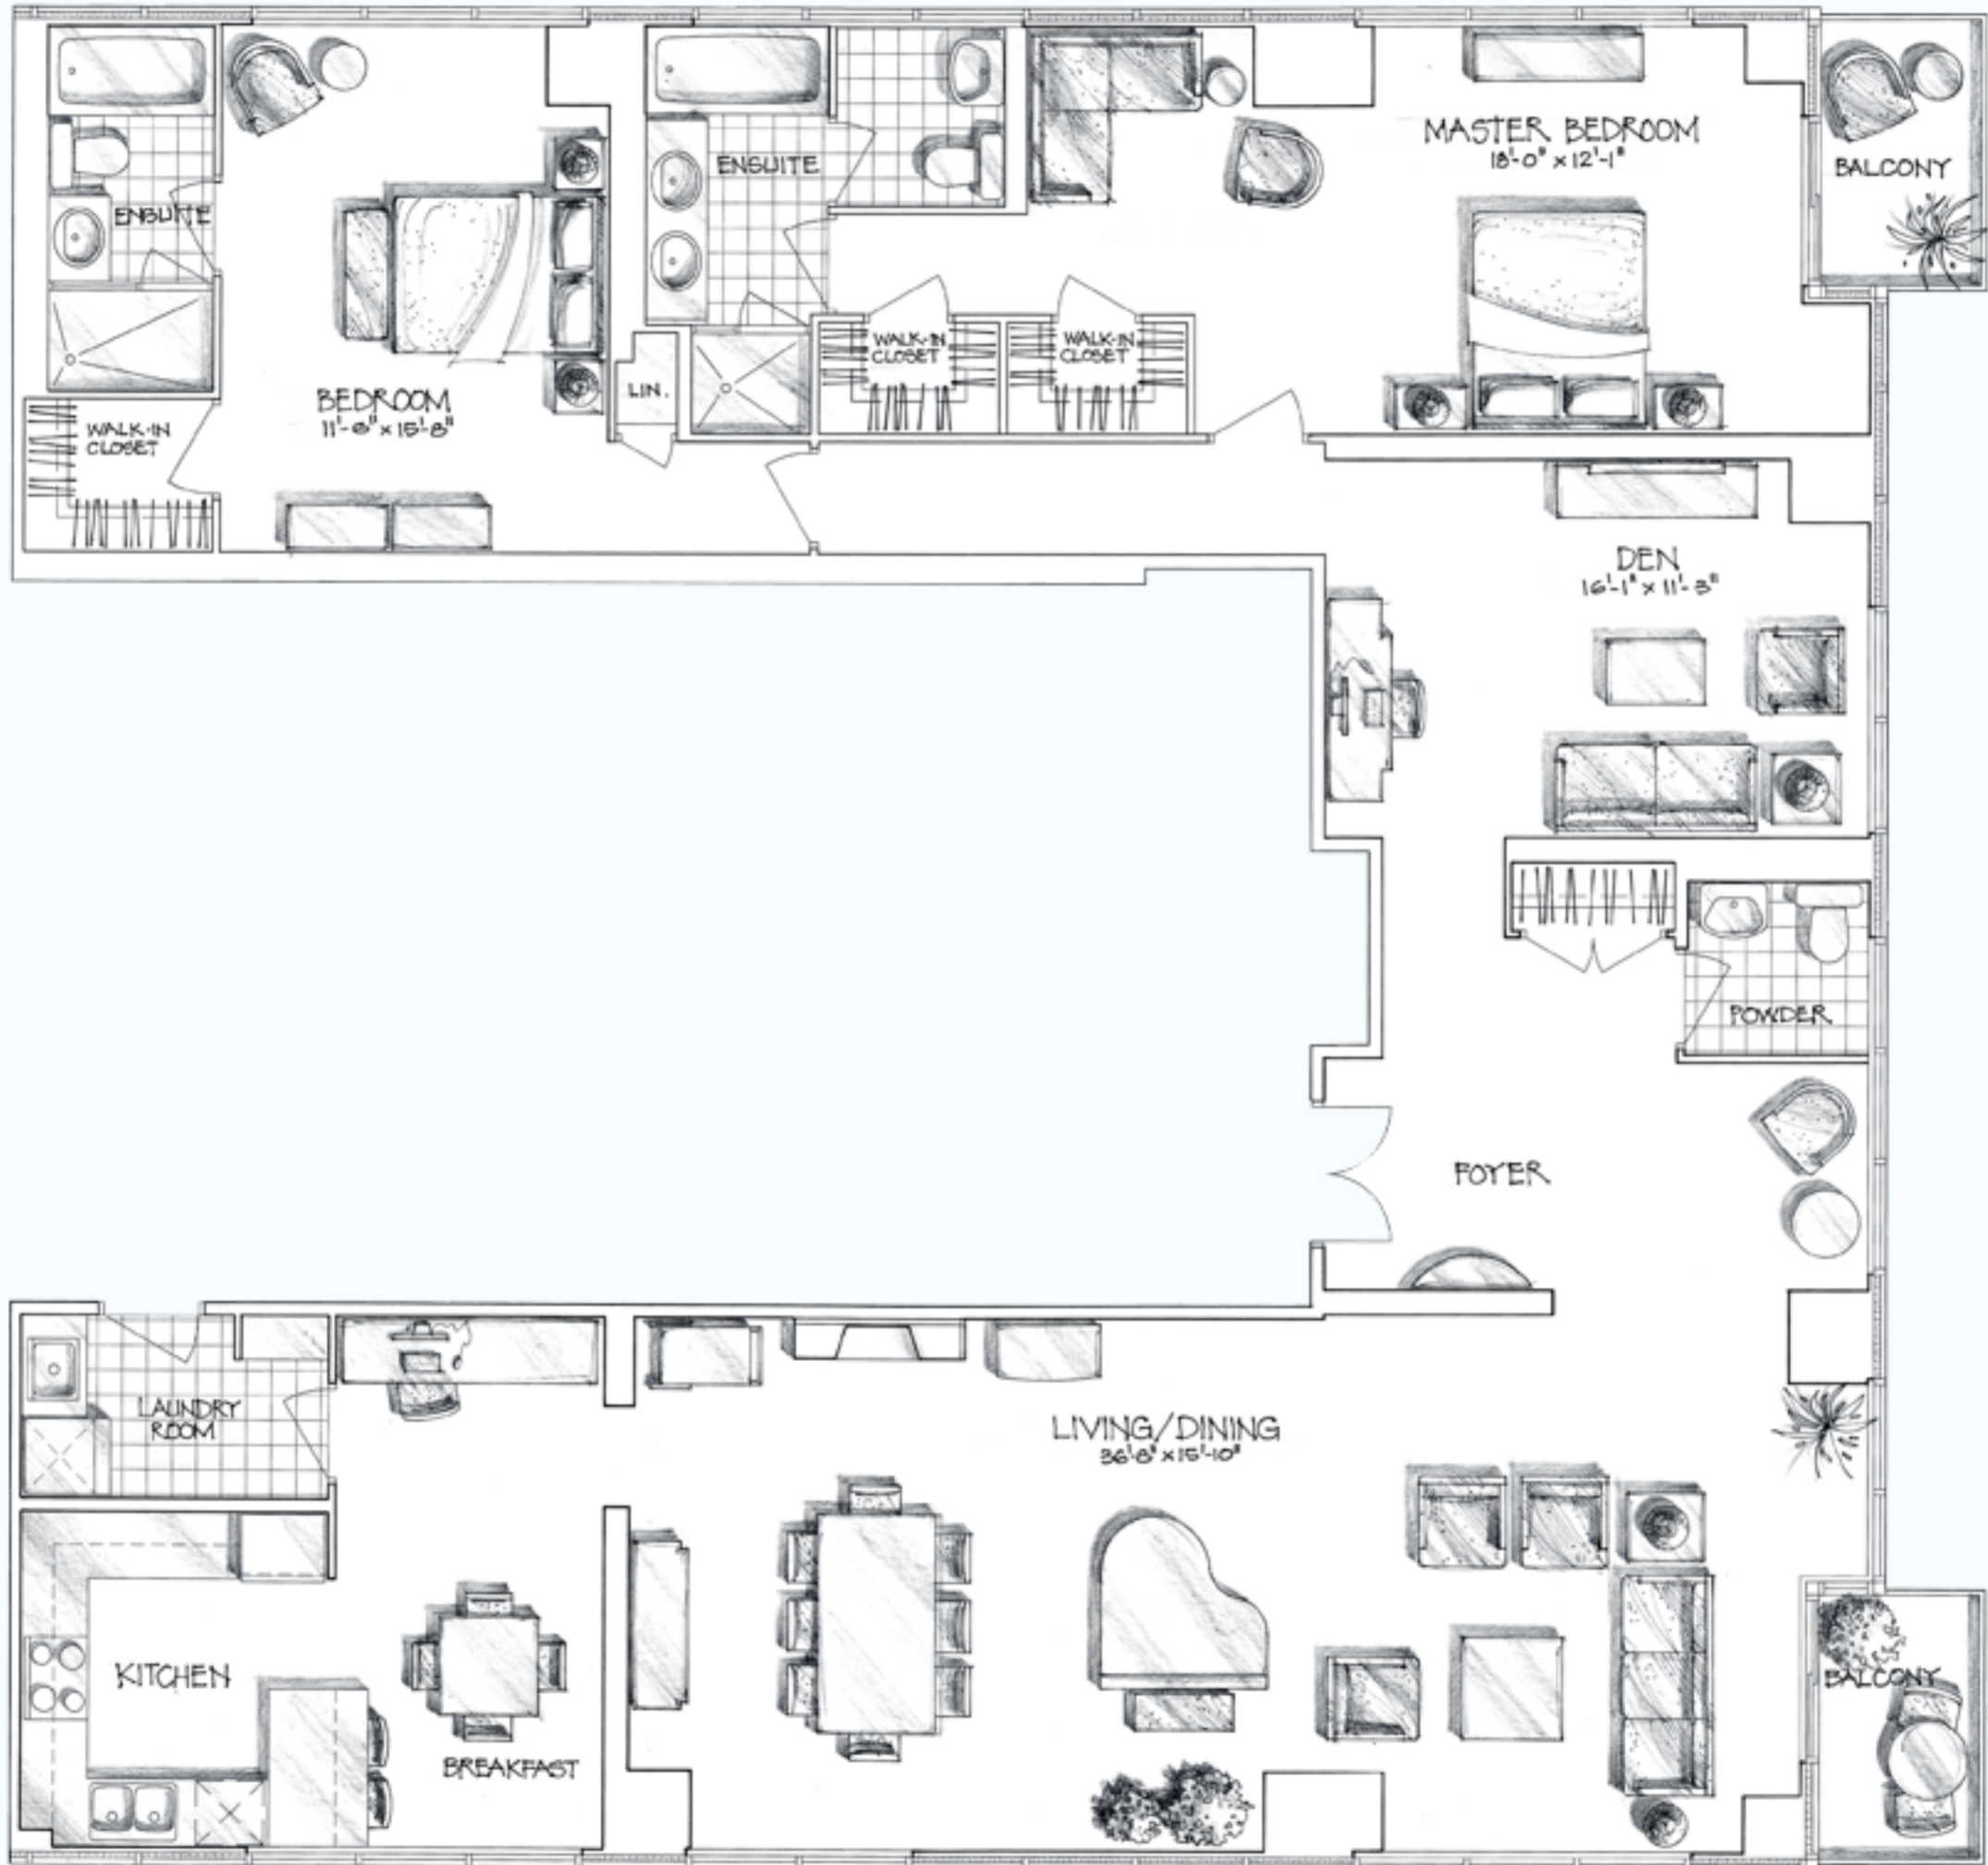

STEEL BLU

2210 SQ. FT.

two bedroom + 80 SQ. FT. balconies

Total Living Space 2290 SQ. FT.

FLOOR 33

CRYSTALBLU
Condominiums at Bloor

Prices and specifications subject to change without notice. E. & O.E. All renderings and images are artist's concept.