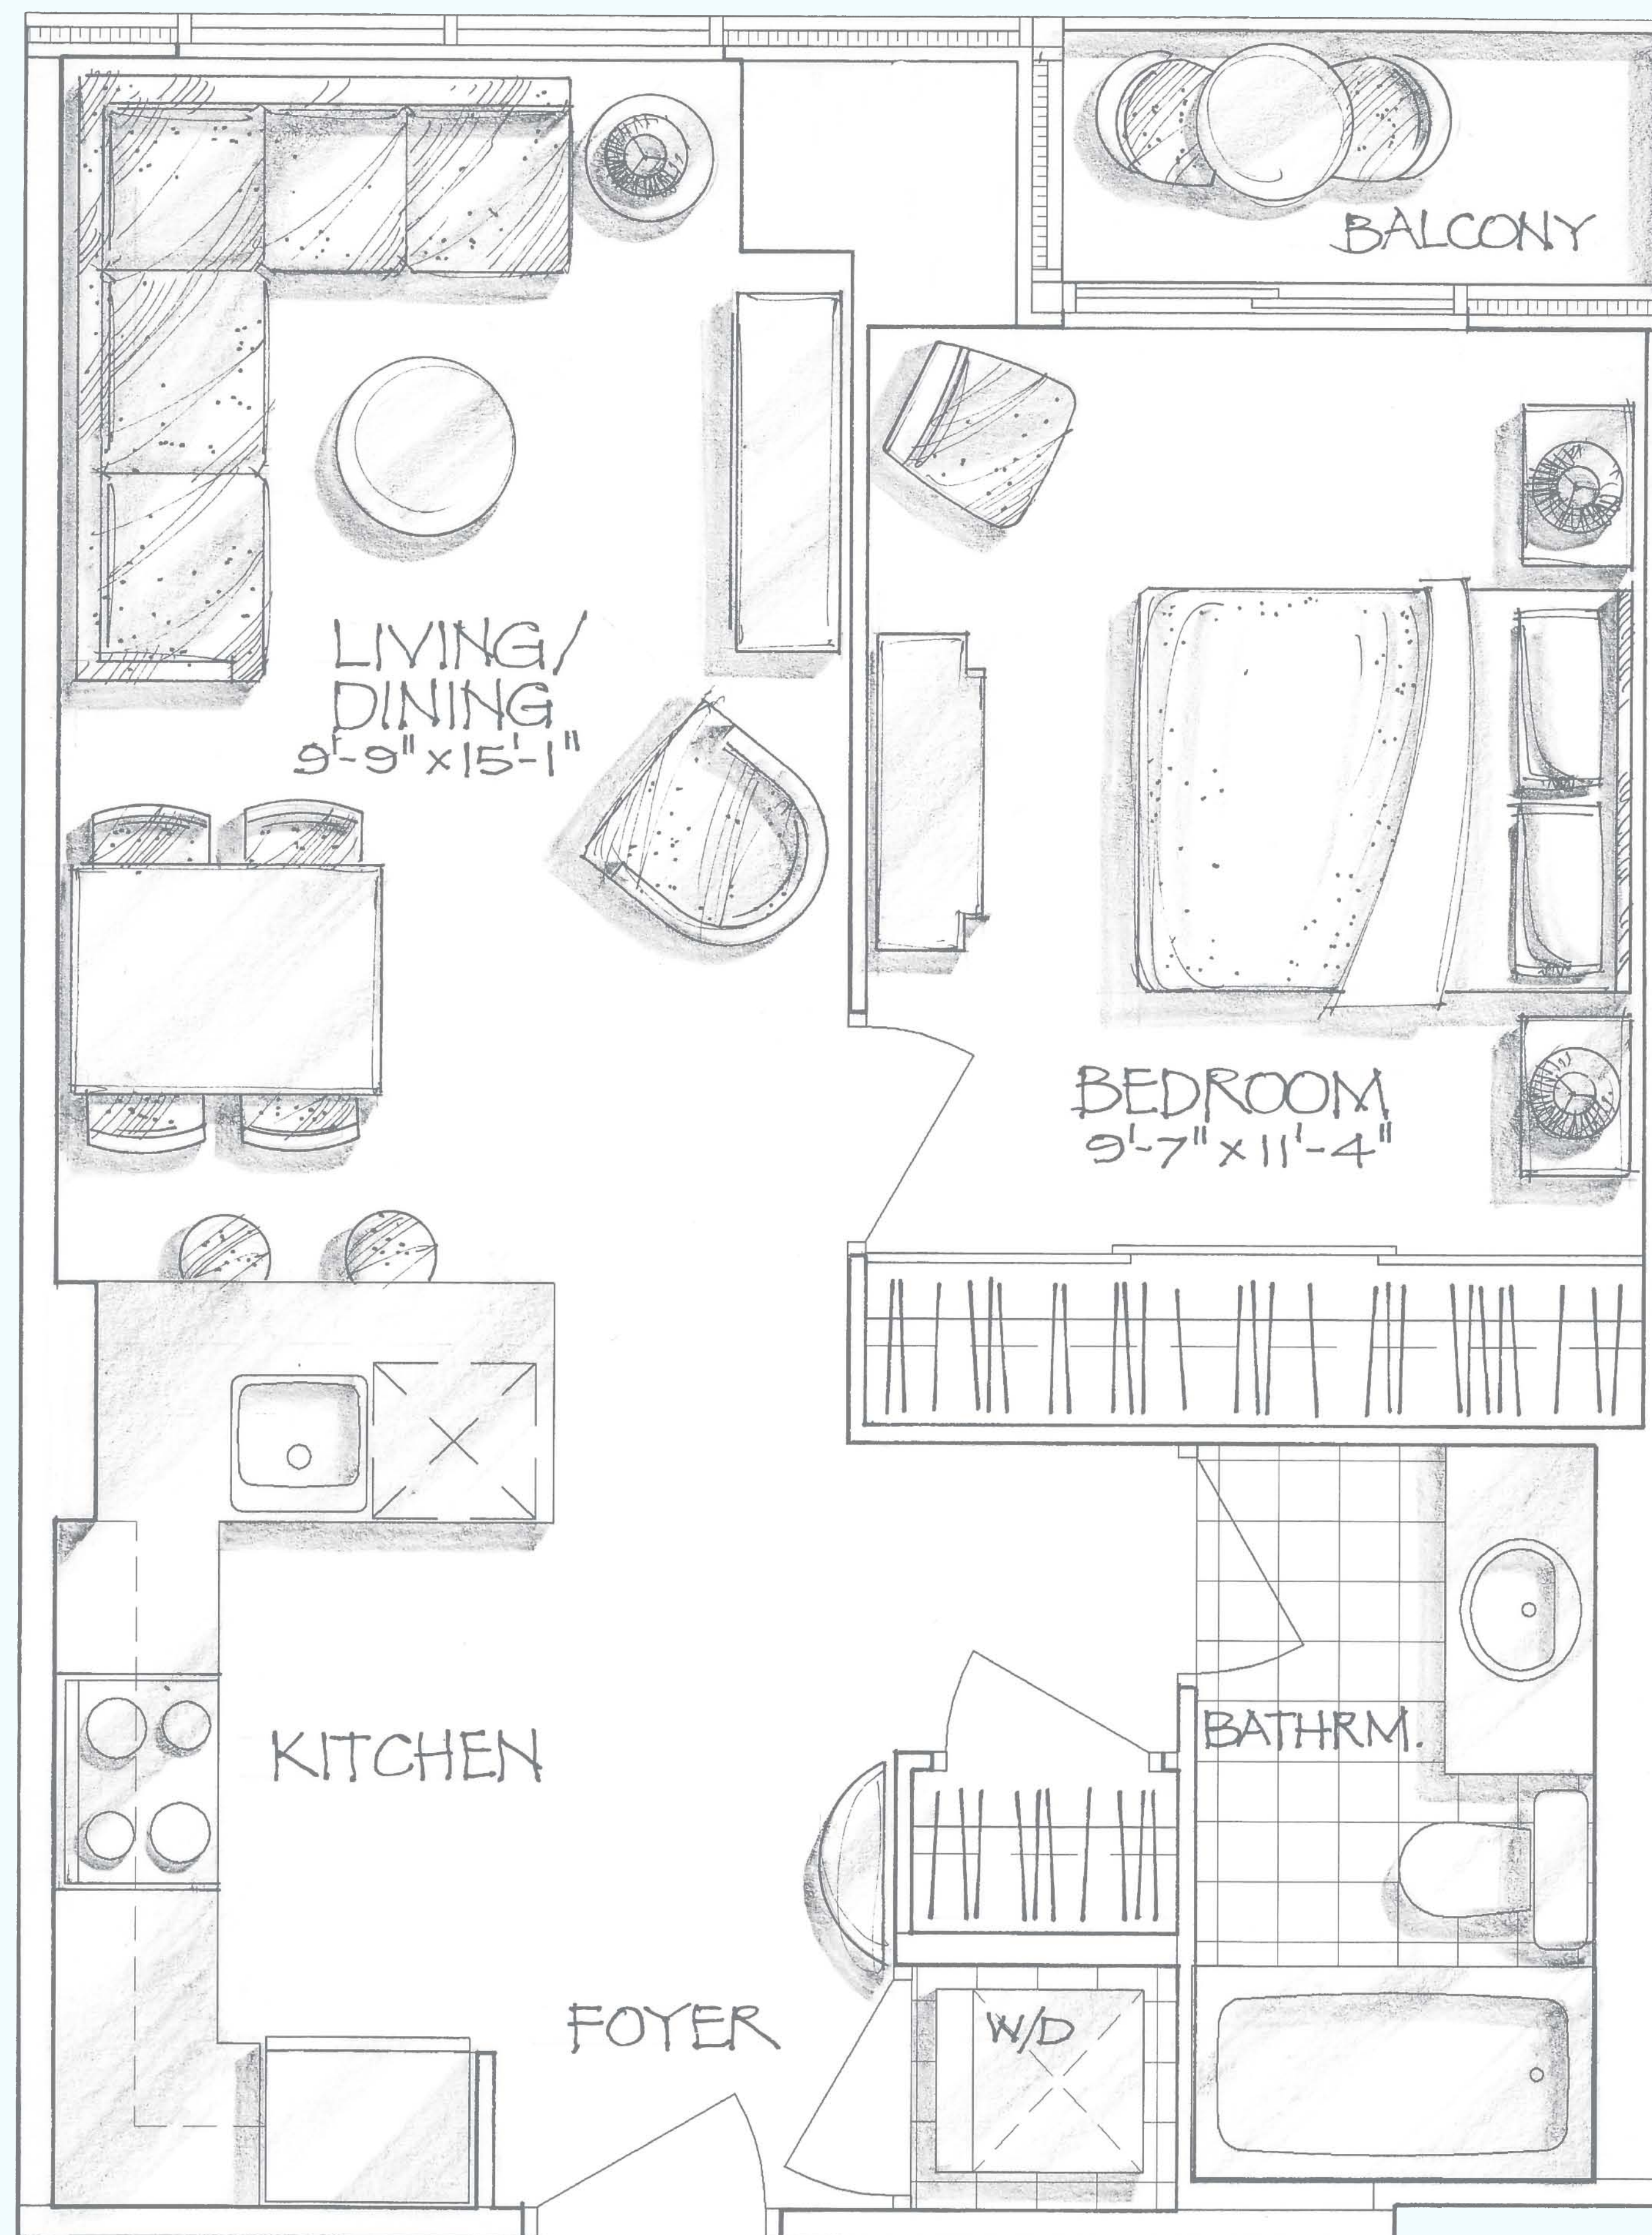

# POWDER BLU

536 SQ. FT.  
one bedroom + 25 SQ. FT. balcony  
Total Living Space 561 SQ. FT.

FLOORS 6-20

**CRYSTALBLU**  
Condominiums at Bloor

Prices and specifications subject to change without notice. E. & O.E. All renderings and images are artist's concept.